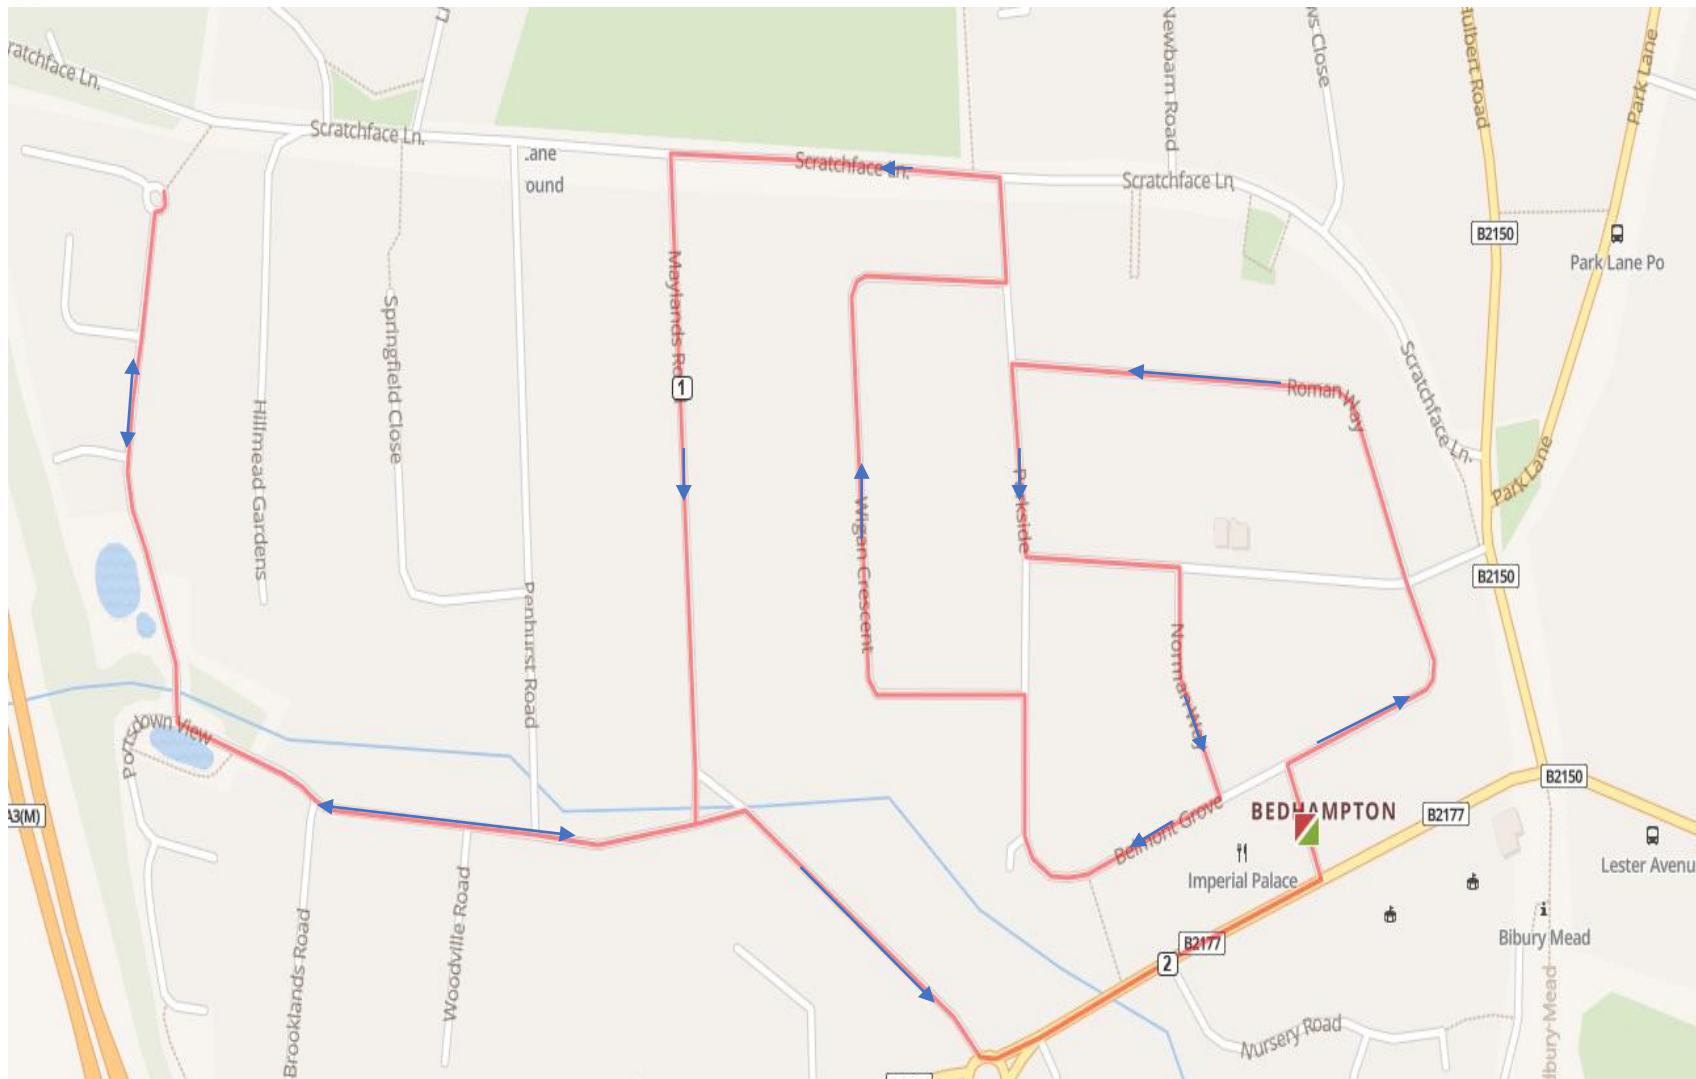

Santa's Sleigh Route – Belmont Grove
 Starting Imperial Palace
 @ 6pm Monday 2nd Dec 2019

Start Outside Imperial Palace, Belmont Grove	Turn Right
Onto Roman Way	Turn Left
Parkside	Turn Right
Wigan Crescent	Turn Left
Parkside	Turn Left
Scratchface Lane	Turn Left
Penhurst Road	Turn Right
Brooklands Road	Turn Right
Portdown View	Turn Right
S. Downs Rise	Reverse
Portdown View	Turn Left
Brooklands Road	Turn Left
Bedhampton Road	Turn Left
Finish - Belmont Grove/Imperial Palace	

Santa's Sleigh Route – Waterloooville

Starting Gordon Road/Corbett Road
@ 6pm Wednesday 4th Dec 2019

Start - Corbett/Gordon Road		Turn Left
Marlborough Cloase	↔	Reverse Turn Left
Corbett Road	→	Turn Left
Montgomery Walk	→	Reverse Turn Left
Corbett Road	↔	Turn Left
Alexander Close	↔	Reverse Turn Left
Corbett Road	→	Turn Left
Waterside Gardens	↔	Reverse Turn Left
Corbett Road	→	Turn Left
London Road (No Collecting)	→	Turn Right
Milk Lane	→	Turn Left
Newlands Avenue	→	Turn Right
Allenby Road/River Street/Cavell Way	◀	Reverse Turn Right
Newlands Avenue	→	Turn Left
Poppy Fields	↔	Reverse Turn Right
Newlands Avenue	→	Turn Right
Nash Close	↔	Reverse Turn Right
Finish Newlands Avenue/Milk Lane		

Santa's Sleigh Route – Denvilles
 Starting Southleigh Rd/1st Avenue
 @ 6pm Thursday 5th Dec 2019

Start - Southleigh Road/1st Avenue		Turn Left
2nd Avenue	→	Turn Right
3rd Avenue	→	Turn Right
4th Avenue	→	Turn Left
Southleigh Road	→	Turn Left
Nutwick Road	→	Turn Left
Nutwick Road	→	End - reverse
Nutwick Road	→	Turn Left
Nutwick Road	→	End - reverse
Nutwick Road	→	Turn Right
Rowan Road	→	Turn Left
Finish - Rowan Road/Southleigh Road		