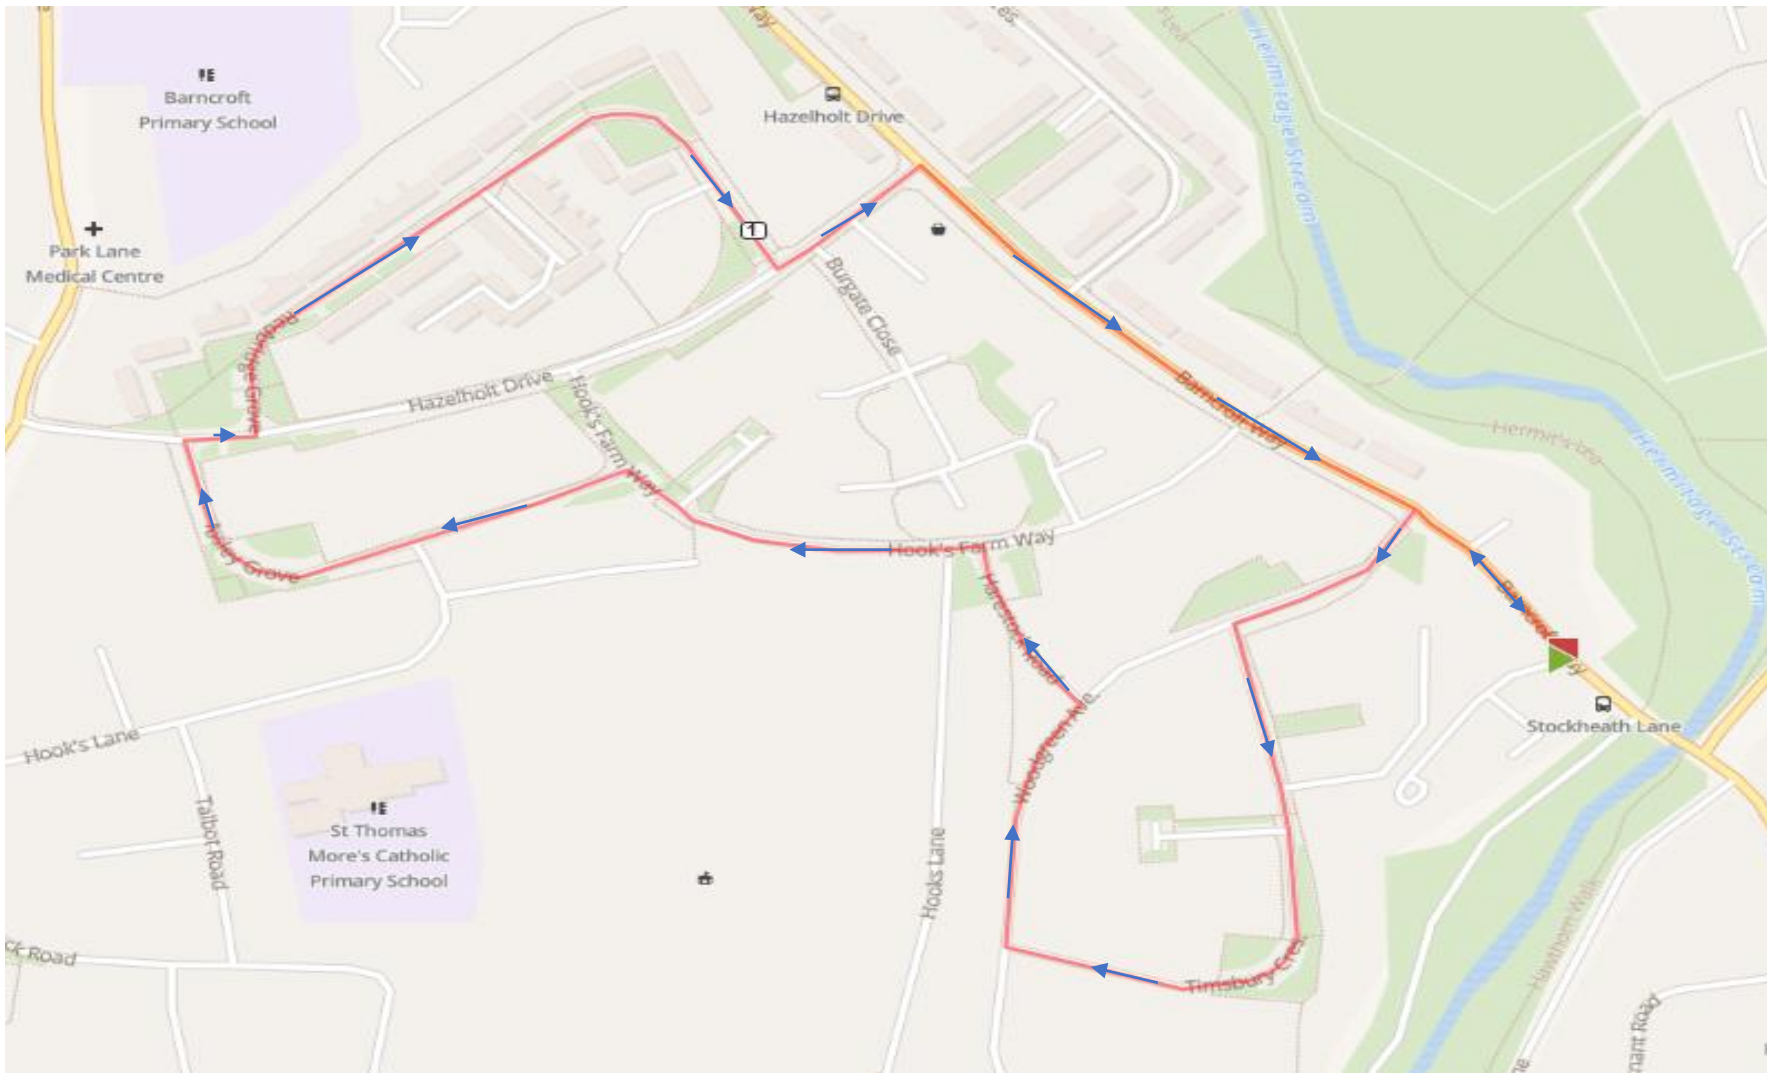

Santa's Sleigh Route – Cotton Drive
 Starting Cottons Drive/Southleigh
 @ 6pm Tuesday 10th Dec 2019

Start - Cotton Drive/Southleigh		Turn Left
Spencer Road	→	End - Reverse
Spencer Road	→	Turn Left
Woolmer Street	→	Turn Left
Greville Green	→	Turn Right
Adderbury Avenue	→	Turn Right
Southleigh Road	→	Turn Left
Longfield	→	Turn Right
Helston Drive	→	Turn Right
Horndean Road	→	Turn Right
Southleigh Road	→	Turn Left
Finish Southleigh/Cotton		

Santa's Sleigh Route – Bartons
 Starting Bartons/Knightwood
 @ 6pm Wednesday 11th Dec 2019

Start - Bartons Road/Knightwood		Turn Left
Knightwood Avenue	→	Straight
Crawley Avenue	→	Turn Right
Wakefords Way	→	Turn Right
Kimbridge Crescent	→	Turn Right
Millbrook Drive	→	Turn Left
Oakshot Drive	→	Turn Right
Forestside Avenue	→	Turn Right
Bartons Road	→	Straight
Finish Bartons/Knightwood		

Santa's Sleigh Route – Barncroft Way
 Starting Barncroft Way/Georgia Close
 @ 6pm Thursday 12th Dec 2019

Start - Barncroft Way/Georgia Close		Straight
Barncroft Way	→	Turn Left
Woodgreen Avenue	→	Turn Left
Timsbury Crescent	→	Turn Right
Woodgreen Avenue	→	Turn Left
Harestock Road	→	Turn Left
Hooks Farm Way	→	Turn Left
Ibsley Grove	→	Turn Right
Hazleholt Drive	→	Turn Left
Redbridge Grove	→	Turn Left
Hazleholt Drive	→	Turn Right
Barncroft Way	→	Straight
Finish - Georgia Close/Barncroft Way		

Santa's Sleigh Route – New Barn
 Starting Newbarn Rd/Scratchface
 @ 6pm Thursday 19th Dec 2019

Start Newbarn Road/Scratchface Lane		Turn Left	
Mitchell Road	→	Turn Left	
Newbarn Road	→	Turn Left	
Littlepark Avenue	→	Turn Right	
Chestnut Avenue	→	Turn Right	
Pinewood Avenue	→	Turn Left	
Oakwood Avenue	→	Turn Right	
Littlepark Avenue	→	Turn Right	
Hazlewood Avenue	→	Turn Left	
Alderwood Close	→	Turn Left	
Scratchface Lane	→	Straight to Newbarn	
Finish Scratchface Lane/Newbarn			