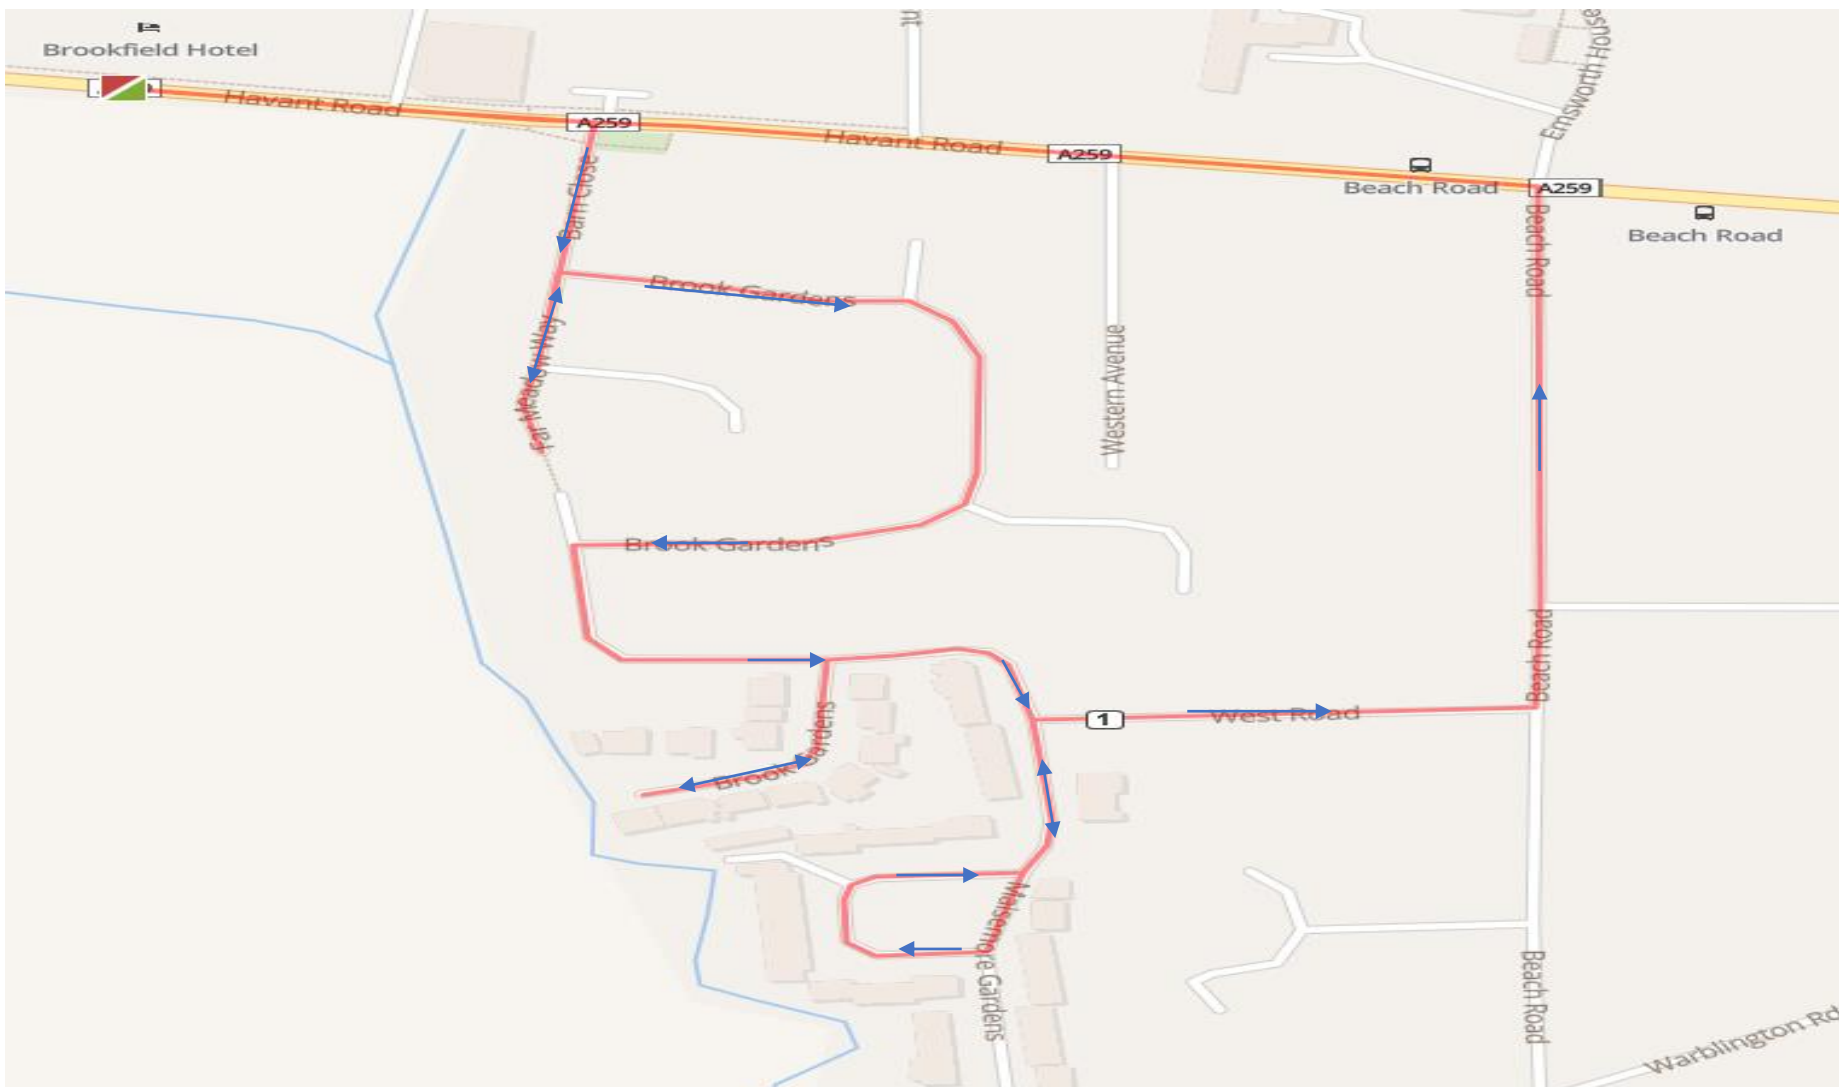

Santa's Sleigh Route – Denvilles
 Starting Southleigh Rd/1st Avenue
 @ 6pm Thursday 5th Dec 2019

Start - Southleigh Road/1st Avenue		Turn Left
2nd Avenue	→	Turn Right
3rd Avenue	→	Turn Right
4th Avenue	→	Turn Left
Southleigh Road	→	Turn Left
Nutwick Road	→	Turn Left
Nutwick Road	→	End - reverse
Nutwick Road	→	Turn Left
Nutwick Road	→	End - reverse
Nutwick Road	→	Turn Right
Rowan Road	→	Turn Left
Finish - Rowan Road/Southleigh Road		

Santa's Sleigh Route – Crossland
 Starting Crossland Drive/Petersfield Road
 @ 6pm Friday 6th Dec 2019

Start - Petersfield Road/Crossland Drive		Turn Left
St Albans Road	→	Turn Right
Littlegreen Avenue	→	Turn Left
Farrington Road	→	Turn Left
Wilverley Avenue	→	Turn Right
Littlegreen Avenue	→	Turn Right
Horsebridge Road	→	Turn Left
St Albans Road	→	Turn Right
Finish - Crossland Drive/Petersfield Road		

Santa's Sleigh Route – Brookfield
 Starting Brookfield Hotel
 @ 6pm Monday 9th Dec 2019

Start - Brookfield Hotel	→	Left
Havant Road	→	Turn Right
Barn Close	→	Straight
Far Meadow Way	→	End - reverse - Right
Brook Gardens	→	Follow Road - Right
Brook Gardens	→	End - reverse - Right
Maisemore Gardens	→	End - reverse
Maisemore Gardens	→	Turn Right
West Road	→	Turn Left
Beach Road	→	Turn Left
Havant Road	→	Turn Left
Finish - Brookfield Hotel		

Santa's Sleigh Route – New Barn
 Starting Newbarn Rd/Scratchface
 @ 6pm Thursday 19th Dec 2019

Start Newbarn Road/Scratchface Lane		Turn Left	
Mitchell Road	→	Turn Left	
Newbarn Road	→	Turn Left	
Littlepark Avenue	→	Turn Right	
Chestnut Avenue	→	Turn Right	
Pinewood Avenue	→	Turn Left	
Oakwood Avenue	→	Turn Right	
Littlepark Avenue	→	Turn Right	
Hazlewood Avenue	→	Turn Left	
Alderwood Close	→	Turn Left	
Scratchface Lane	→	Straight to Newbarn	
Finish Scratchface Lane/Newbarn			