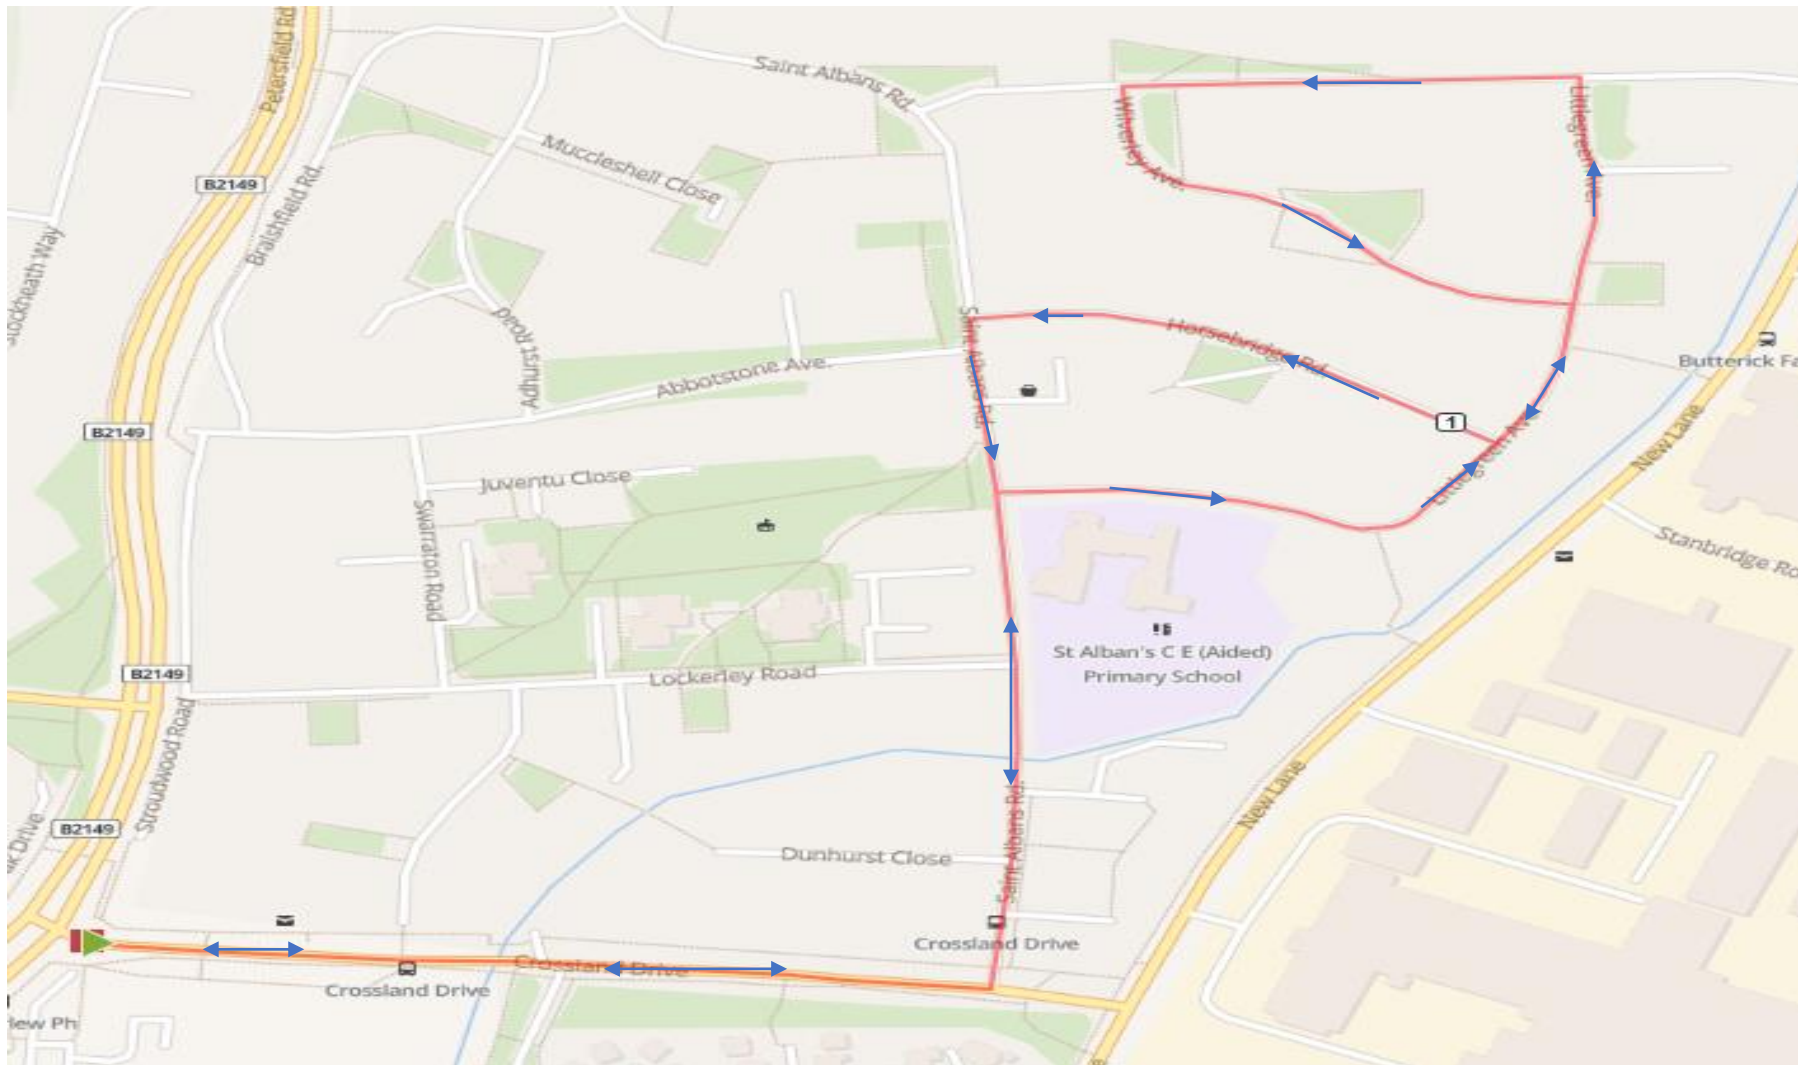

Santa's Sleigh Route – Waterloooville

Starting Gordon Road/Corbett Road
@ 6pm Wednesday 4th Dec 2019

Start - Corbett/Gordon Road		Turn Left
Marlborough Cloase	↔	Reverse Turn Left
Corbett Road	→	Turn Left
Montgomery Walk	→	Reverse Turn Left
Corbett Road	↔	Turn Left
Alexander Close	↔	Reverse Turn Left
Corbett Road	→	Turn Left
Waterside Gardens	↔	Reverse Turn Left
Corbett Road	→	Turn Left
London Road (No Collecting)	→	Turn Right
Milk Lane	→	Turn Left
Newlands Avenue	→	Turn Right
Allenby Road/River Street/Cavell Way	◀	Reverse Turn Right
Newlands Avenue	→	Turn Left
Poppy Fields	↔	Reverse Turn Right
Newlands Avenue	→	Turn Right
Nash Close	↔	Reverse Turn Right
Finish Newlands Avenue/Milk Lane		

Santa's Sleigh Route – Denvilles
 Starting Southleigh Rd/1st Avenue
 @ 6pm Thursday 5th Dec 2019

Start - Southleigh Road/1st Avenue		Turn Left
2nd Avenue	→	Turn Right
3rd Avenue	→	Turn Right
4th Avenue	→	Turn Left
Southleigh Road	→	Turn Left
Nutwick Road	→	Turn Left
Nutwick Road	→	End - reverse
Nutwick Road	→	Turn Left
Nutwick Road	→	End - reverse
Nutwick Road	→	Turn Right
Rowan Road	→	Turn Left
Finish - Rowan Road/Southleigh Road		

Santa's Sleigh Route – Crossland
 Starting Crossland Drive/Petersfield Road
 @ 6pm Friday 6th Dec 2019

Start - Petersfield Road/Crossland Drive		Turn Left
St Albans Road	→	Turn Right
Littlegreen Avenue	→	Turn Left
Farrington Road	→	Turn Left
Wilverley Avenue	→	Turn Right
Littlegreen Avenue	→	Turn Right
Horsebridge Road	→	Turn Left
St Albans Road	→	Turn Right
Finish - Crossland Drive/Petersfield Road		