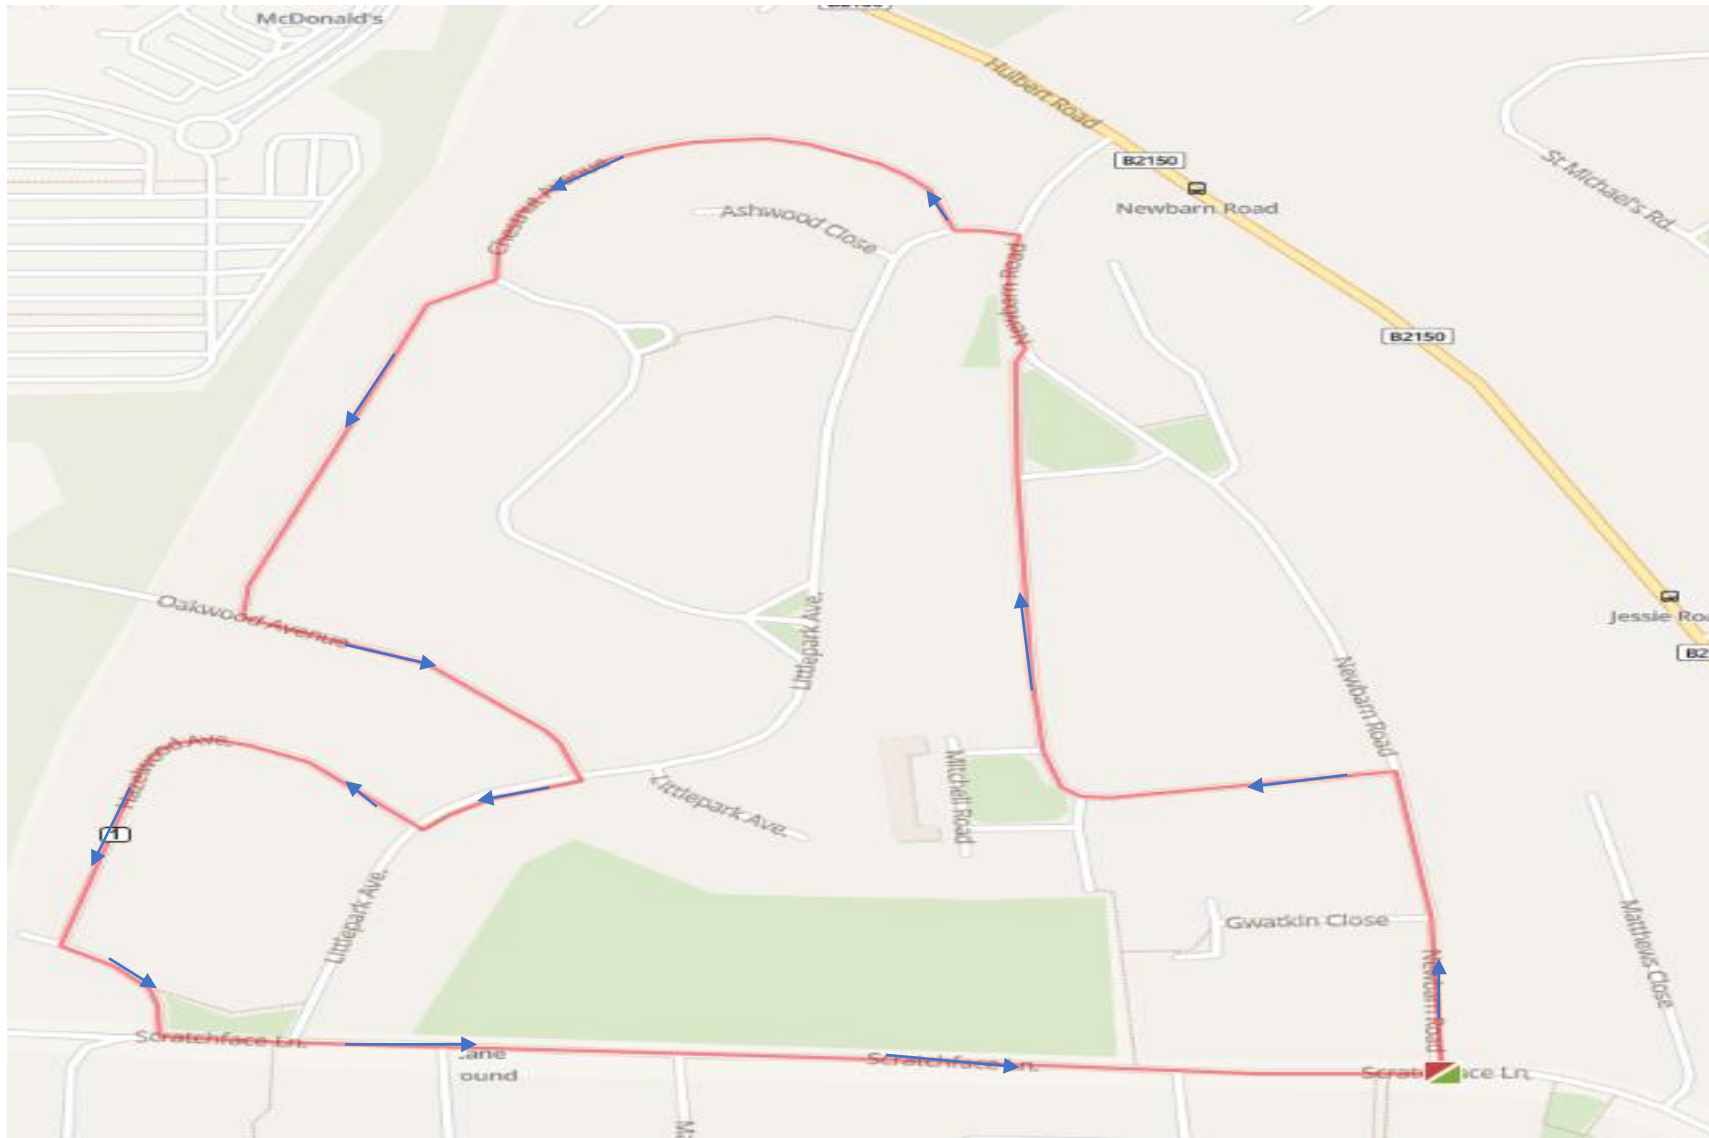

Santa's Sleigh Route – Bartons
 Starting Bartons/Knightwood
 @ 6pm Wednesday 11th Dec 2019

Start - Bartons Road/Knightwood		Turn Left
Knightwood Avenue	→	Straight
Crawley Avenue	→	Turn Right
Wakefords Way	→	Turn Right
Kimbridge Crescent	→	Turn Right
Millbrook Drive	→	Turn Left
Oakshot Drive	→	Turn Right
Forestside Avenue	→	Turn Right
Bartons Road	→	Straight
Finish Bartons/Knightwood		

Santa's Sleigh Route – Barncroft Way
 Starting Barncroft Way/Georgia Close
 @ 6pm Thursday 12th Dec 2019

Start - Barncroft Way/Georgia Close		Straight
Barncroft Way	→	Turn Left
Woodgreen Avenue	→	Turn Left
Timsbury Crescent	→	Turn Right
Woodgreen Avenue	→	Turn Left
Harestock Road	→	Turn Left
Hooks Farm Way	→	Turn Left
Ibsley Grove	→	Turn Right
Hazleholt Drive	→	Turn Left
Redbridge Grove	→	Turn Left
Hazleholt Drive	→	Turn Right
Barncroft Way	→	Straight
Finish - Georgia Close/Barncroft Way		

Santa's Sleigh Route – Bedhampton Way

Starting Bedhampton Way/Blendworth Cres.
@ 6pm Monday 16th Dec 2019

Start - Bedhampton Way/Blendworth Cres.		Turn Left
Colesmore Square	→	Turn Right
Catherington Way	→	Turn Left
Soberton Road	→	Turn Left
Blendworth Crescent	→	Turn Left
Kingsworthy Road	→	Turn Right
Catherington Way	→	Turn Right
Medstead Road	→	Turn Left
Blendworth Crescent	→	Straight
Finish - Blendworth Cres./Bedhampton Way		

Santa's Sleigh Route – New Barn
 Starting Newbarn Rd/Scratchface
 @ 6pm Thursday 19th Dec 2019

Start Newbarn Road/Scratchface Lane		Turn Left	
Mitchell Road	→	Turn Left	
Newbarn Road	→	Turn Left	
Littlepark Avenue	→	Turn Right	
Chestnut Avenue	→	Turn Right	
Pinewood Avenue	→	Turn Left	
Oakwood Avenue	→	Turn Right	
Littlepark Avenue	→	Turn Right	
Hazlewood Avenue	→	Turn Left	
Alderwood Close	→	Turn Left	
Scratchface Lane	→	Straight to Newbarn	
Finish Scratchface Lane/Newbarn			