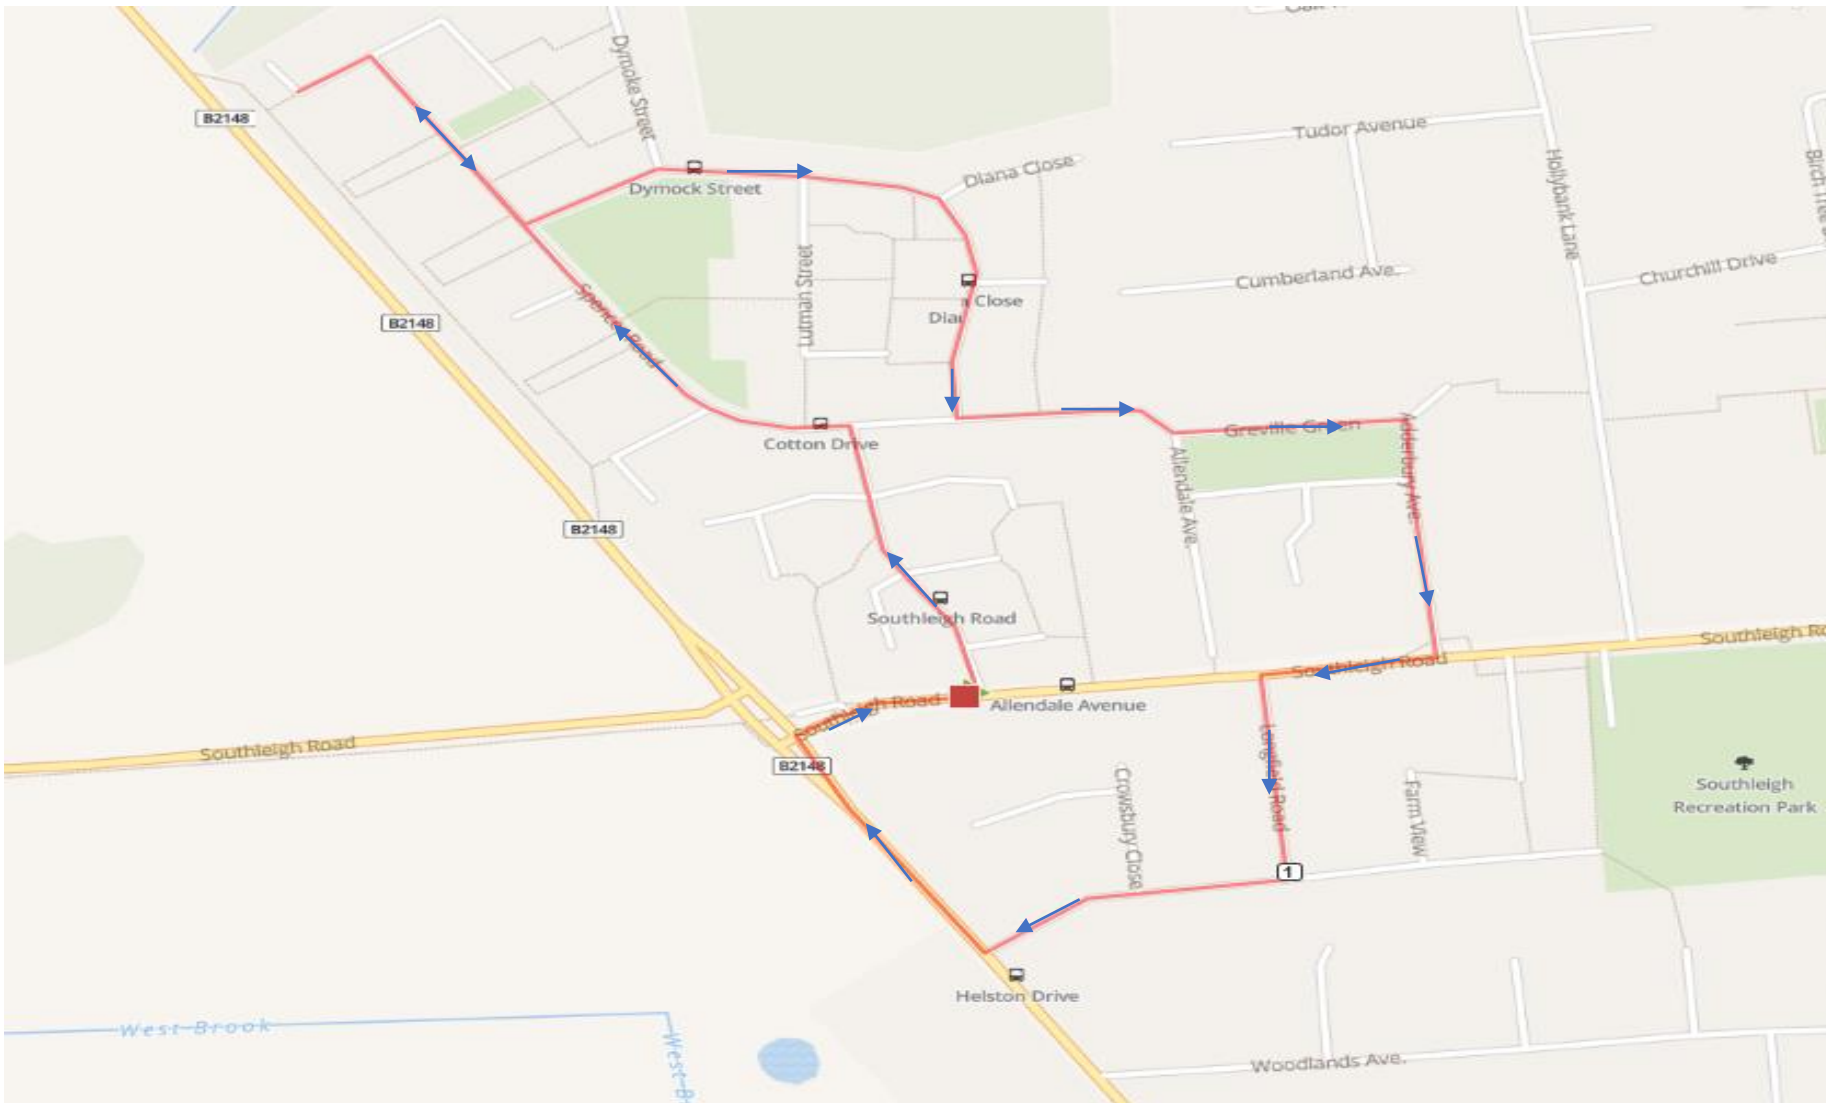

Santa's Sleigh Route – Cotton Drive
Starting Cottons Drive/Southleigh
@ 6pm Tuesday 10th Dec 2019

Start - Cotton Drive/Southleigh		Turn Left
Spencer Road	→	End - Reverse
Spencer Road	→	Turn Left
Woolmer Street	→	Turn Left
Greville Green	→	Turn Right
Adderbury Avenue	→	Turn Right
Southleigh Road	→	Turn Left
Longfield	→	Turn Right
Helston Drive	→	Turn Right
Horndean Road	→	Turn Right
Southleigh Road	→	Turn Left
Finish Southleigh/Cotton