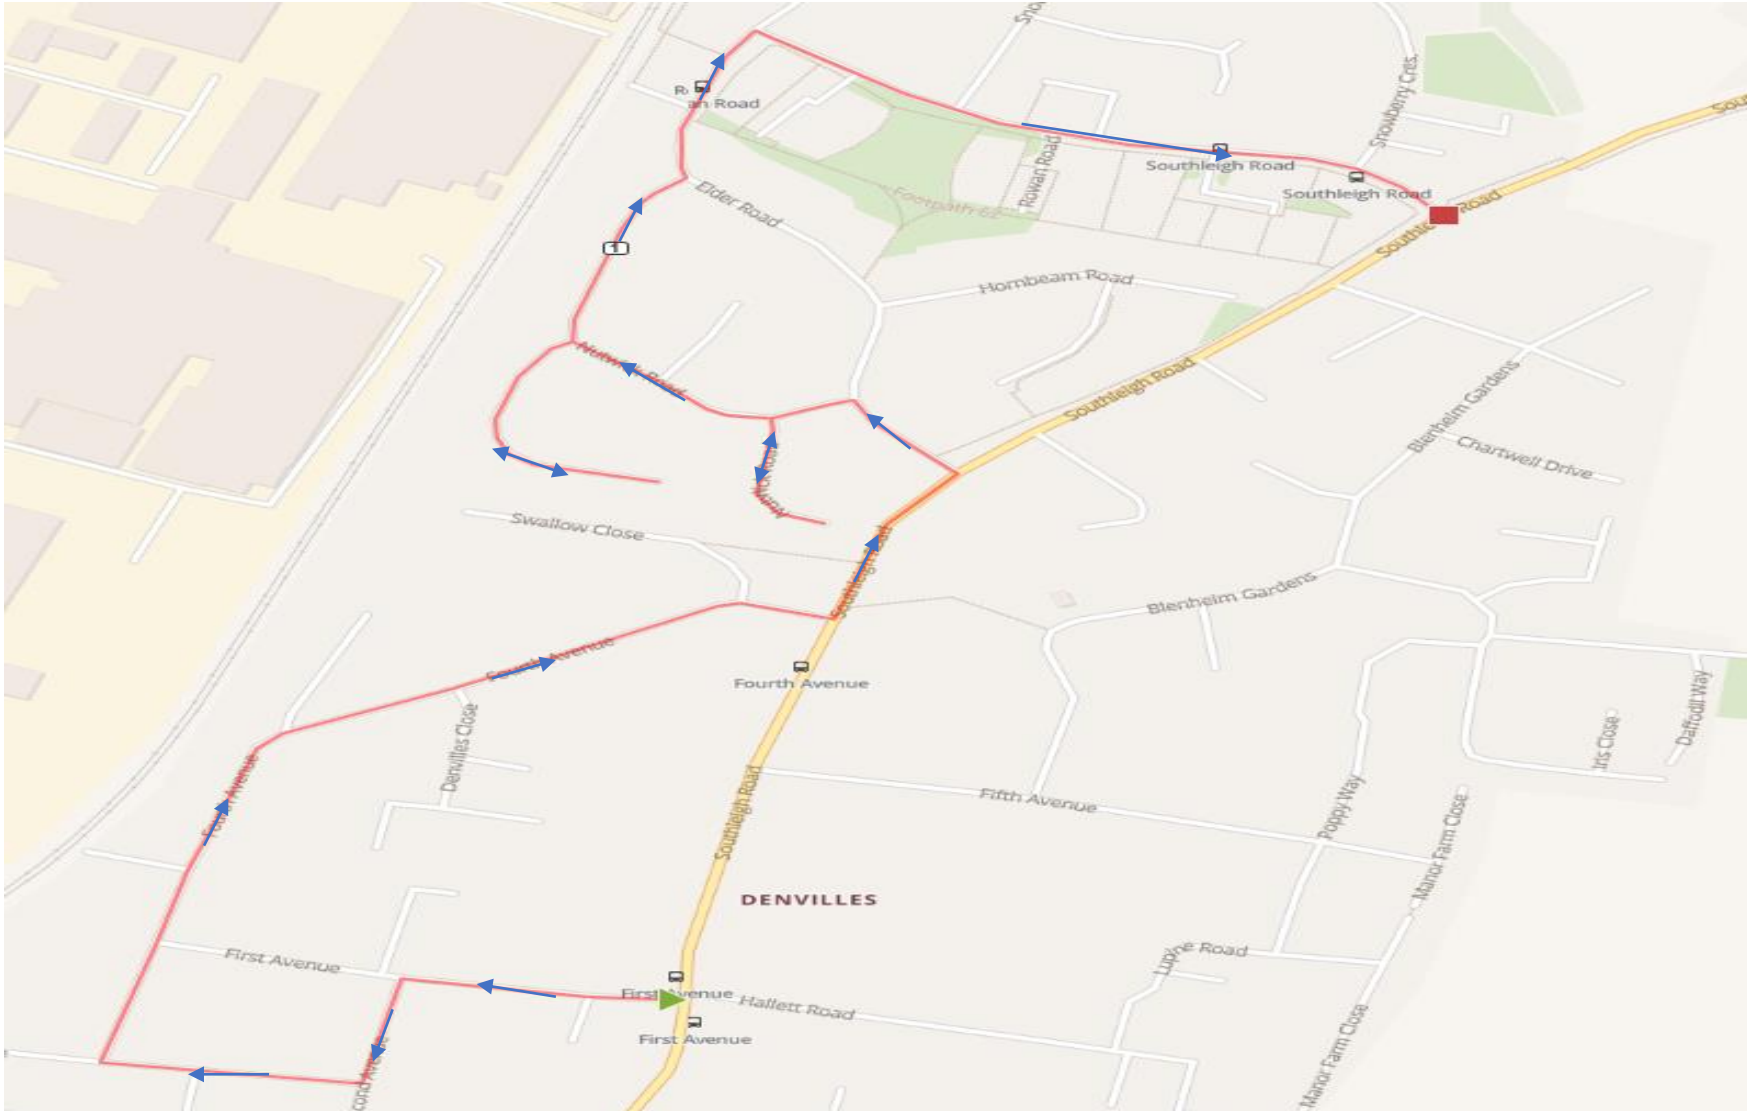

Santa's Sleigh Route – Waterloooville

Starting Gordon Road/Corbett Road
@ 6pm Wednesday 4th Dec 2019

Start - Corbett/Gordon Road		Turn Left
Marlborough Cloase	↔	Reverse Turn Left
Corbett Road	→	Turn Left
Montgomery Walk	→	Reverse Turn Left
Corbett Road	↔	Turn Left
Alexander Close	↔	Reverse Turn Left
Corbett Road	→	Turn Left
Waterside Gardens	↔	Reverse Turn Left
Corbett Road	→	Turn Left
London Road (No Collecting)	→	Turn Right
Milk Lane	→	Turn Left
Newlands Avenue	→	Turn Right
Allenby Road/River Street/Cavell Way	◀	Reverse Turn Right
Newlands Avenue	→	Turn Left
Poppy Fields	↔	Reverse Turn Right
Newlands Avenue	→	Turn Right
Nash Close	↔	Reverse Turn Right
Finish Newlands Avenue/Milk Lane		

Santa's Sleigh Route – Denvilles
 Starting Southleigh Rd/1st Avenue
 @ 6pm Thursday 5th Dec 2019

Start - Southleigh Road/1st Avenue		Turn Left
2nd Avenue	→	Turn Right
3rd Avenue	→	Turn Right
4th Avenue	→	Turn Left
Southleigh Road	→	Turn Left
Nutwick Road	→	Turn Left
Nutwick Road	→	End - reverse
Nutwick Road	→	Turn Left
Nutwick Road	→	End - reverse
Nutwick Road	→	Turn Right
Rowan Road	→	Turn Left
Finish - Rowan Road/Southleigh Road		

Santa's Sleigh Route – New Barn
 Starting Newbarn Rd/Scratchface
 @ 6pm Thursday 19th Dec 2019

Start Newbarn Road/Scratchface Lane		Turn Left	
Mitchell Road	→	Turn Left	
Newbarn Road	→	Turn Left	
Littlepark Avenue	→	Turn Right	
Chestnut Avenue	→	Turn Right	
Pinewood Avenue	→	Turn Left	
Oakwood Avenue	→	Turn Right	
Littlepark Avenue	→	Turn Right	
Hazlewood Avenue	→	Turn Left	
Alderwood Close	→	Turn Left	
Scratchface Lane	→	Straight to Newbarn	
Finish Scratchface Lane/Newbarn			