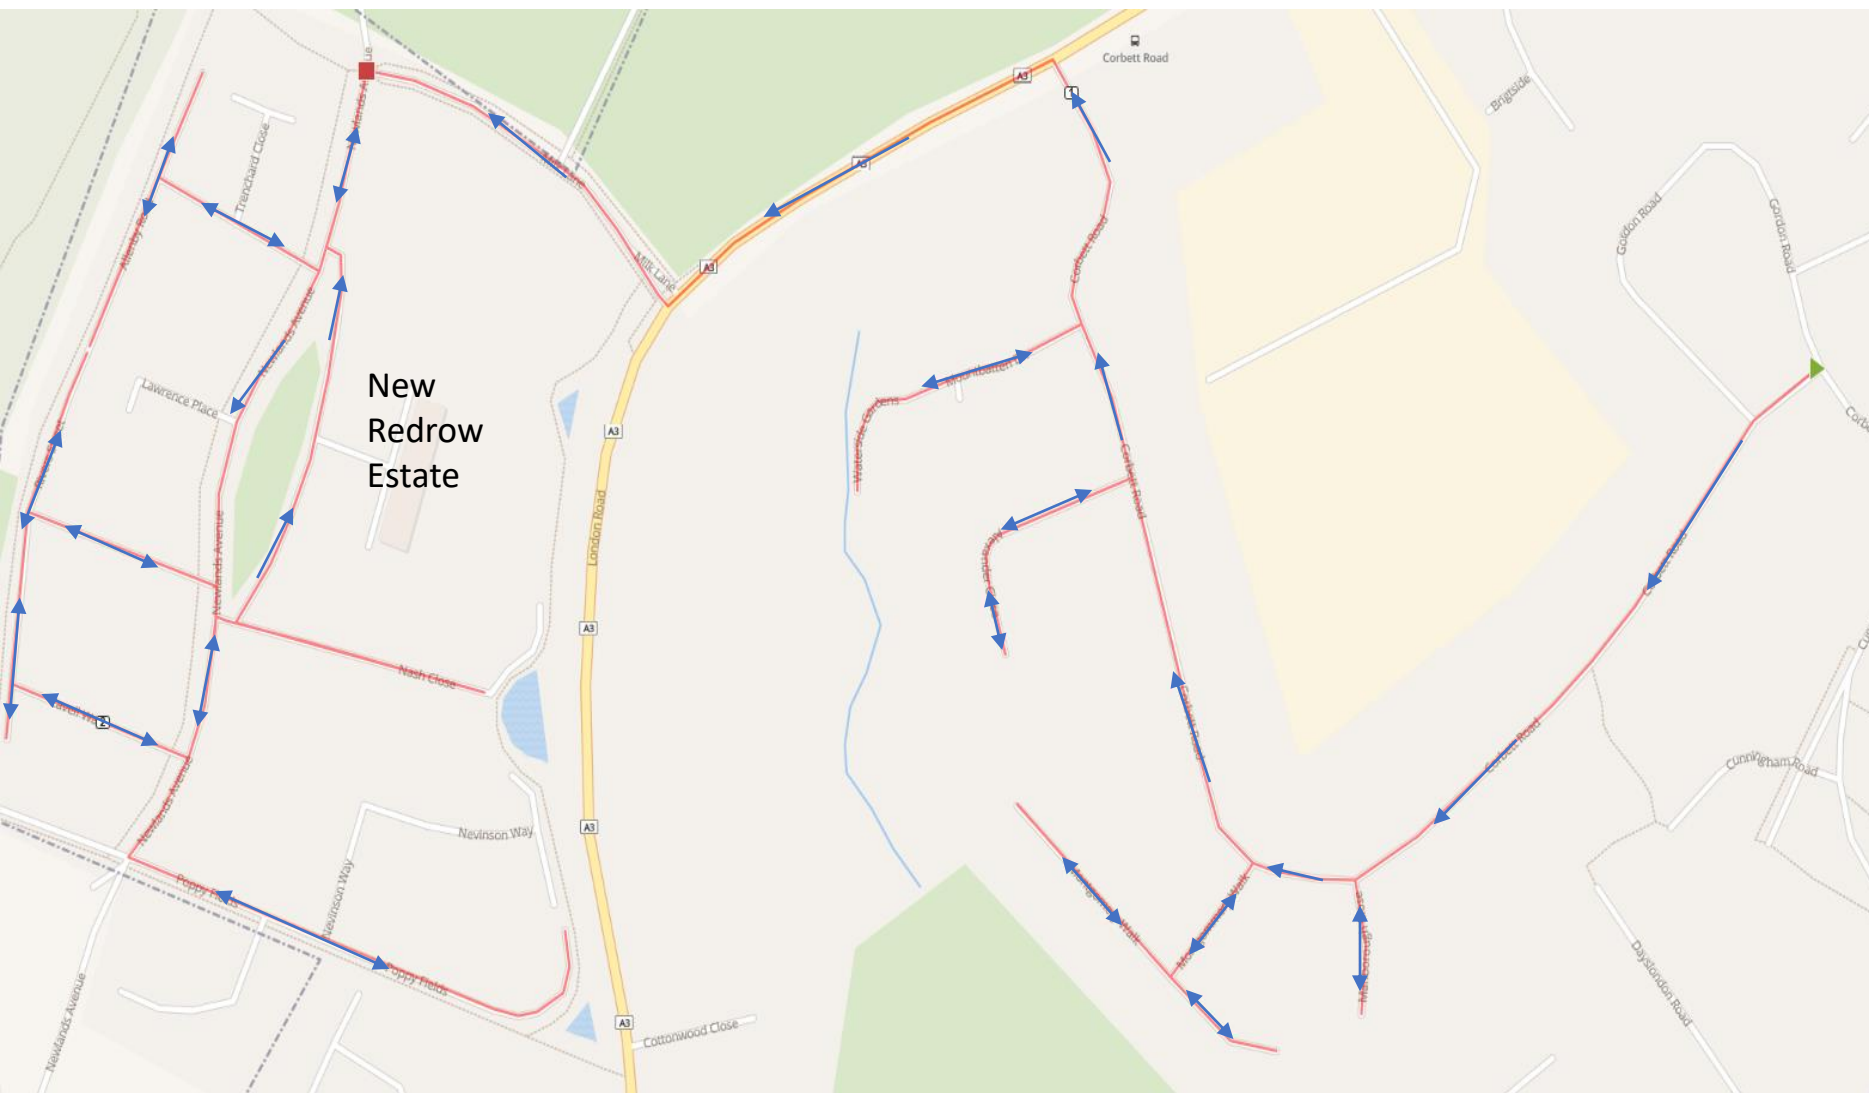

Santa's Sleigh Route – Belmont Grove
 Starting Imperial Palace
 @ 6pm Monday 2nd Dec 2019

Start Outside Imperial Palace, Belmont Grove	Turn Right
Onto Roman Way	Turn Left
Parkside	Turn Right
Wigan Crescent	Turn Left
Parkside	Turn Left
Scratchface Lane	Turn Left
Penhurst Road	Turn Right
Brooklands Road	Turn Right
Portdown View	Turn Right
S. Downs Rise	Reverse
Portdown View	Turn Left
Brooklands Road	Turn Left
Bedhampton Road	Turn Left
Finish - Belmont Grove/Imperial Palace	

Santa's Sleigh Route – Waterloooville

Starting Gordon Road/Corbett Road
@ 6pm Wednesday 4th Dec 2019

Start - Corbett/Gordon Road		Turn Left
Marlborough Cloase	↔	Reverse Turn Left
Corbett Road	→	Turn Left
Montgomery Walk	→	Reverse Turn Left
Corbett Road	↔	Turn Left
Alexander Close	↔	Reverse Turn Left
Corbett Road	→	Turn Left
Waterside Gardens	↔	Reverse Turn Left
Corbett Road	→	Turn Left
London Road (No Collecting)	→	Turn Right
Milk Lane	→	Turn Left
Newlands Avenue	→	Turn Right
Allenby Road/River Street/Cavell Way	◀	Reverse Turn Right
Newlands Avenue	→	Turn Left
Poppy Fields	↔	Reverse Turn Right
Newlands Avenue	→	Turn Right
Nash Close	↔	Reverse Turn Right
Finish Newlands Avenue/Milk Lane		

Santa's Sleigh Route – Denvilles
 Starting Southleigh Rd/1st Avenue
 @ 6pm Thursday 5th Dec 2019

Start - Southleigh Road/1st Avenue		Turn Left
2nd Avenue	→	Turn Right
3rd Avenue	→	Turn Right
4th Avenue	→	Turn Left
Southleigh Road	→	Turn Left
Nutwick Road	→	Turn Left
Nutwick Road	→	End - reverse
Nutwick Road	→	Turn Left
Nutwick Road	→	End - reverse
Nutwick Road	→	Turn Right
Rowan Road	→	Turn Left
Finish - Rowan Road/Southleigh Road		